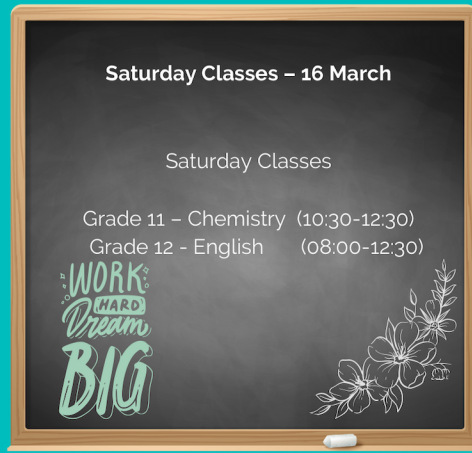

School Closes

School Opens

Closing

SCHOOL CLOSSES AT 11:00 ON WEDNESDAY 20 MARCH.

Term 2

TERM 2 COMMENCES FOR OUR PUPILS ON TUESDAY 9 APRIL – DAY 2 OF THE TIMETABLE.

Parent/Teacher Consultations

Parent/Teacher Consultations will take place on Wednesday 10 April (16:00-19:00) – all parents are welcome to attend.